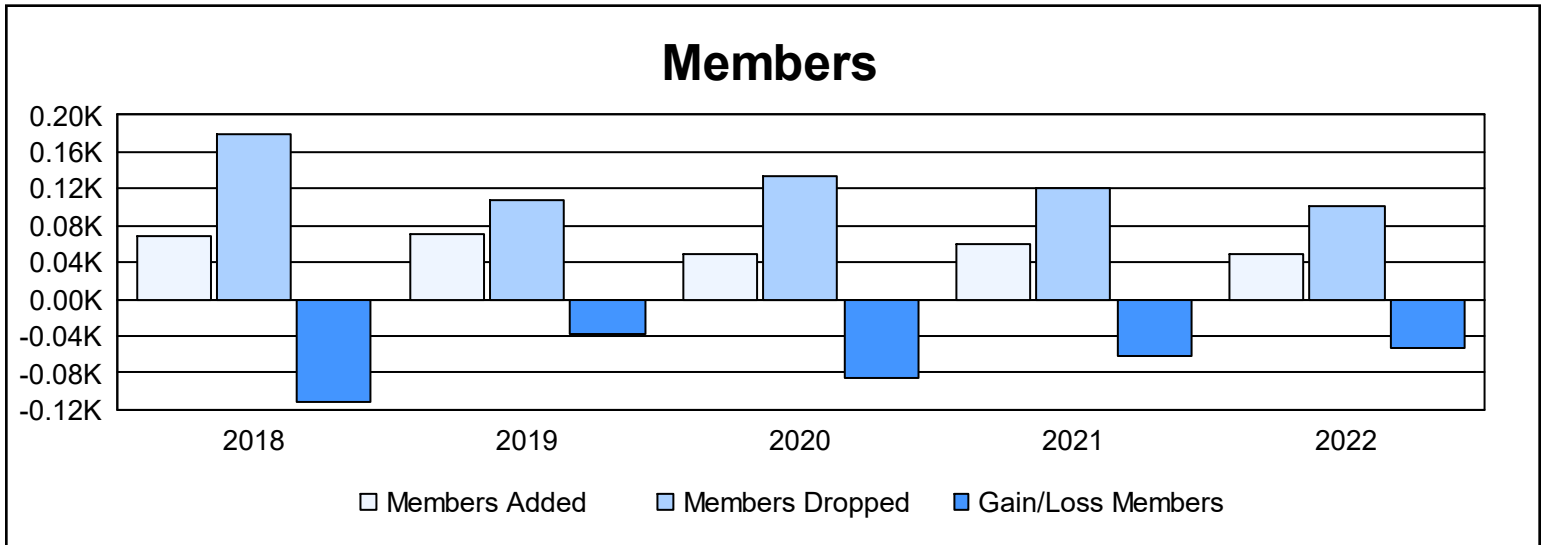

Year	New Clubs	Dropped Clubs	Gain/ Loss Clubs	New Members	Charter Members	Reinstate Members	Transfer Members	Total Member Added	Total Members Dropped	Gain/ Loss Members
2017-2018	0	1	-1	61	2	0	6	69	180	-111
2018-2019	0	3	-3	56	2	2	11	71	108	-37
2019-2020	0	2	-2	44	0	0	4	48	133	-85
2020-2021	0	2	-2	44	1	1	13	59	121	-62
2021-2022	0	1	-1	46	0	1	2	49	101	-52
<b>Average</b>	<b>0</b>	<b>2</b>	<b>-2</b>	<b>50</b>	<b>1</b>	<b>1</b>	<b>7</b>	<b>59</b>	<b>129</b>	<b>-69</b>

### Membership Composition June 2022 Cumulative