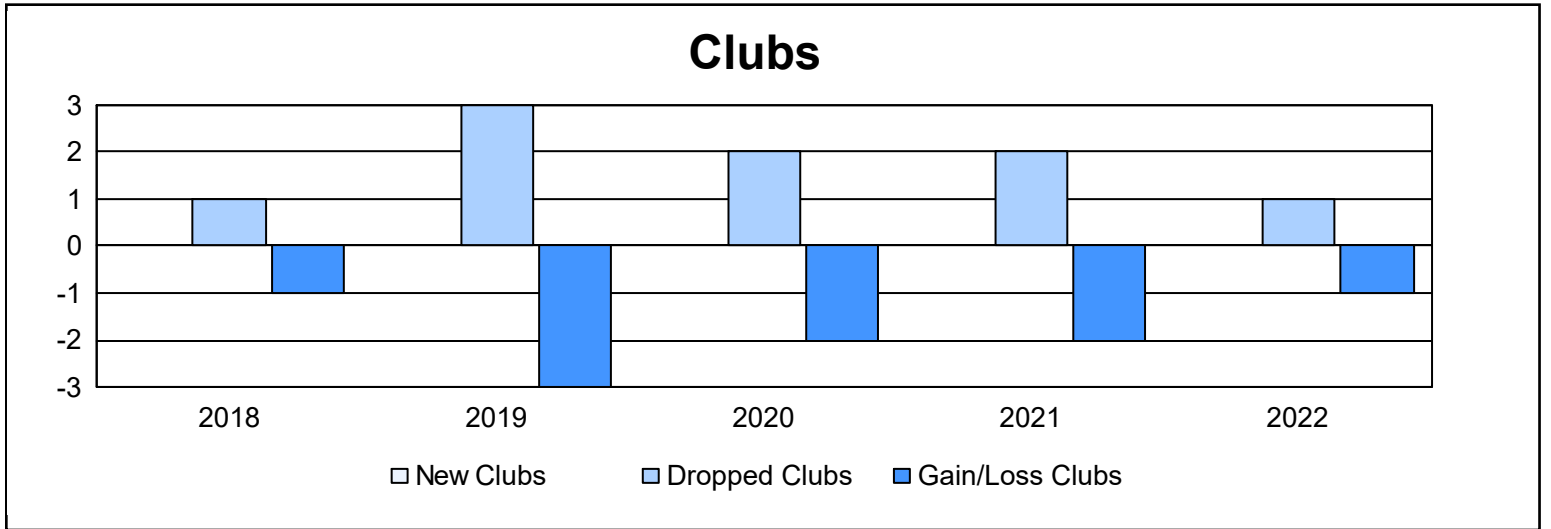

Year	New Clubs	Dropped Clubs	Gain/ Loss Clubs	New Members	Charter Members	Reinstate Members	Transfer Members	Total Member Added	Total Members Dropped	Gain/ Loss Members
2017-2018	0	1	-1	61	2	0	6	69	180	-111
2018-2019	0	3	-3	56	2	2	11	71	108	-37
2019-2020	0	2	-2	44	0	0	4	48	133	-85
2020-2021	0	2	-2	44	1	1	13	59	121	-62
2021-2022	0	1	-1	46	0	1	2	49	101	-52
<b>Average</b>	<b>0</b>	<b>2</b>	<b>-2</b>	<b>50</b>	<b>1</b>	<b>1</b>	<b>7</b>	<b>59</b>	<b>129</b>	<b>-69</b>

### Membership Composition June 2022 Cumulative